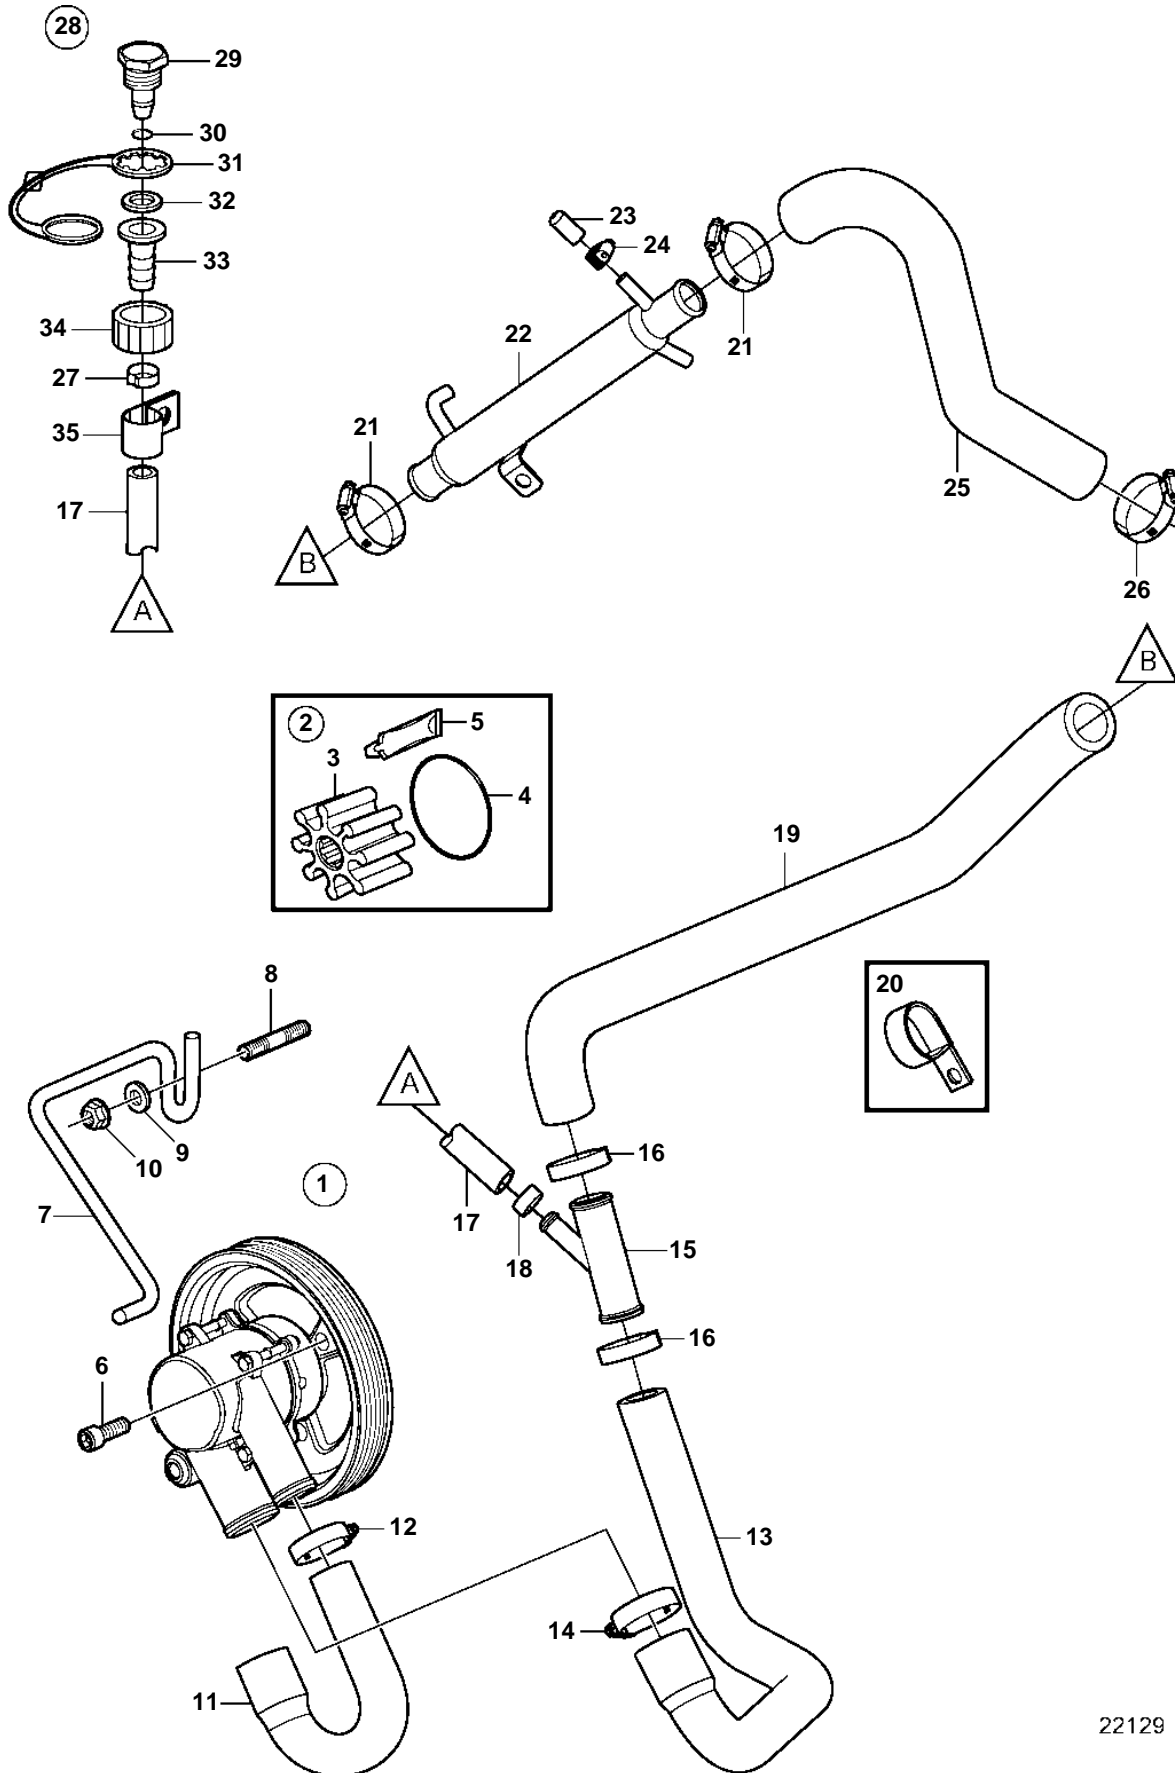

4.3GXIE-M

22129

4.3GXIE-M

REF	PART NO.	QTY	DESCRIPTION	NOTES
1	3812519	1	Pump	replaced by next part number
	21212799	1	Pump	
2	3842786	1	• Kit	replaced by next part number
	21213664	1	• Impeller kit	
3		1	• • Impeller	not sold separately
4	3858938	1	• • O-ring	
5		1	• • Lubricant, glycerin	not sold separately
6	3857939	3	Screw	
7	3595470	1	Bracket	
8	941814	2	Stud	
9	980933	2	Washer	
10	3857181	2	Flange lock nut	
11	3817818	1	Hose	
12	3863441	1	Hose clamp	
13	3817823	1	Hose	
14	3863440	1	Hose clamp	
15	3862699	1	T-pipe	
16	982645	2	Clamp	
17	3862901	1	Hose	
18	983168	1	Clamp	
19	3862633	1	Hose	
20	3853312	1	Clamp	
21	3862629	1	Oil cooler	
22	3863444	2	Hose clamp	
23	3856766	1	Cardboard tube	
24	3860413	1	Hose clamp	
25	3817579	1	Hose	
26	3812302	1	Hose clamp	
27	983146	1	Clamp	
28	3807440	1	Connector	
29		1	• Cap	not sold separately
30	942978	1	• O-ring	
31	3862082	1	• Retainer	
32	3807664	1	• Washer	
33		1	• Connector	not sold separately
34		1	• Connector	not sold separately
35	3862891	1	Attaching clamp	